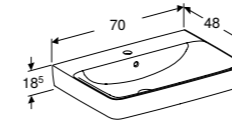

WASTAFEL 70 CM

- Met kraangat, met overloop
- Met kraangat, met overloop KeraTect®
- Met kraangat, zonder overloop
- Met kraangat, zonder overloop KeraTect®
- Zonder kraangat, met overloop
- Zonder kraangat, met overloop KeraTect®
- Zonder kraangat, zonder overloop
- Zonder kraangat, zonder overloop KeraTect®

- **501.644.00.1**
- **501.644.00.8**
- **501.645.00.1**
- **501.645.00.8**
- **501.646.00.1**
- **501.646.00.8**
- **501.647.00.1**
- **501.647.00.8**

ONDERKAST VOOR WASTAFEL 70 CM

- 1 lade met softclose, met greep, 1 binnenlade, laden zonder sifonuitsparing
- Wit hoogglans **501.907.01.1**
- Lava mat **501.907.JK.1**
- Licht noten hickory **501.907.00.1**
- Noten hickory **501.907.JR.1**