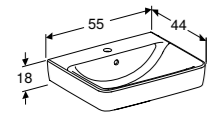

Verborgen wandmontage

Vrije hoogte

Softclose

QuickRelease

Klein spoelvolume

KeraTect®

Rimfree®

WASTAFEL 55 CM